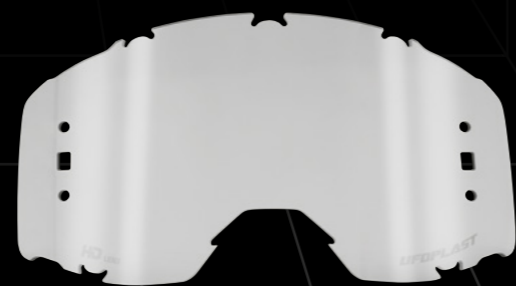

- ① Perfect compatibility with off-road helmets
- ② Improved OTG: high product compatibility in simultaneous use with eyeglasses
- ③ Outrigger for better fit into the helmet
- ④ Removable nose guard
- ⑤ Injected clear HD lens
- ⑥ Adjustable Jacquard elastic band, 45 mm high, with non-slip silicone details
- ⑦ Ventilation system with large vents to prevent fogging in all riding conditions
- ⑧ Tear-off and laminated lens compatible
- ⑨ Triple layer foam seal with fleece interior for maximum comfort
- ⑩ New retention system for tear-off and laminated lenses for quick and easy lens changes

Lente Tear-Off
Tear-Off lens
(Code: GO13505)

Lente laminata Tear-Off
Laminated Tear-Off lens
(Code: GO13504)

ROLL-OFF SYSTEM

Canister set 48 mm film kit RNR (box+2 rullini)
Canister set 48 mm film kit RNR (box+2 rolls)
(Code: GO13511)

Lente trasparente HD predisposta per Roll-Off RNR 48 MM
Clear HD Lens Roll-Off RNR 48 MM compatible
(Code: GO13508)

SISTEMA DI MONTAGGIO LENTI A STRAPPO PER MASCHERE WISE E WISE PRO ASSEMBLY TEAR-OFF SYSTEM FOR WISE E WISE PRO GOGGLE