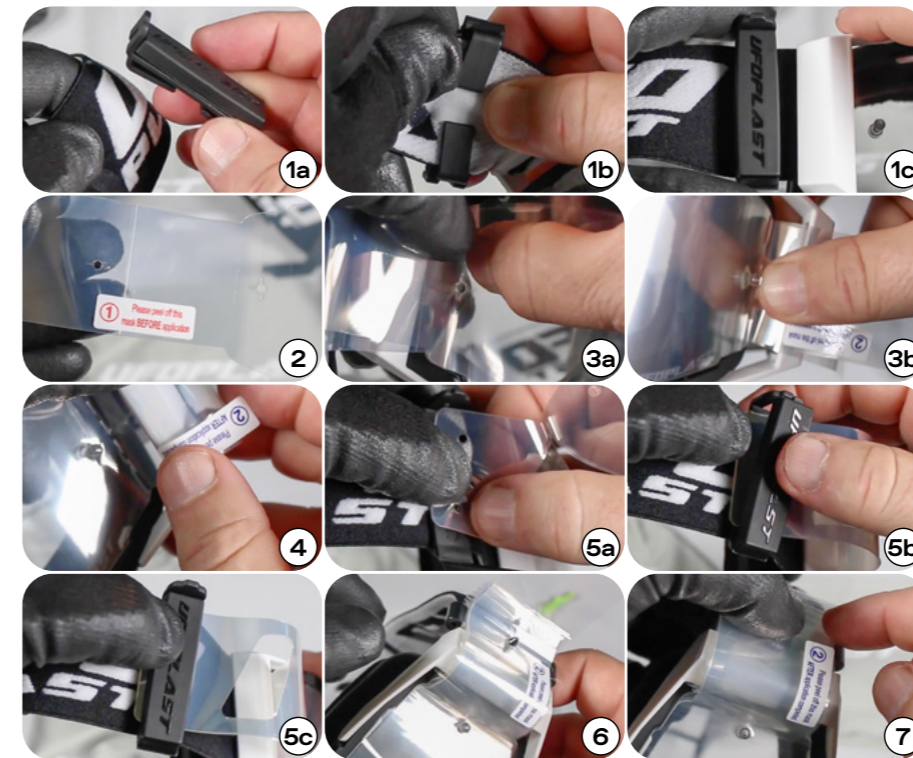

SPARE PARTS AVAILABLE

"Some styles may not be available for purchase"

TEAR-OFF SYSTEM

Sistema di ritenzione dei Tear-off
Retention system for the Tear-offs
(Code: GO13506)

Lente trasparente HD predisposta per lenti a strappo e laminate
Clear HD Lens Tear-off and laminated lens compatible
(Code: GO13501)

Lente Tear-Off
Tear-Off lens
(Code: GO13505)

Lente laminata Tear-Off
Laminated Tear-Off lens
(Code: GO13504)

ROLL-OFF SYSTEM

Canister set 48 mm film kit RNR (box+2 rullini)
Canister set 48 mm film kit RNR (box+2 rolls)
(Code: GO13511)

Lente trasparente HD predisposta per Roll-Off RNR 48 MM
Clear HD Lens Roll-Off RNR 48 MM compatible
(Code: GO13508)

SISTEMA DI MONTAGGIO LENTI A STRAPPO PER MASCHERE WISE E WISE PRO ASSEMBLY TEAR-OFF SYSTEM FOR WISE E WISE PRO GOGGLE